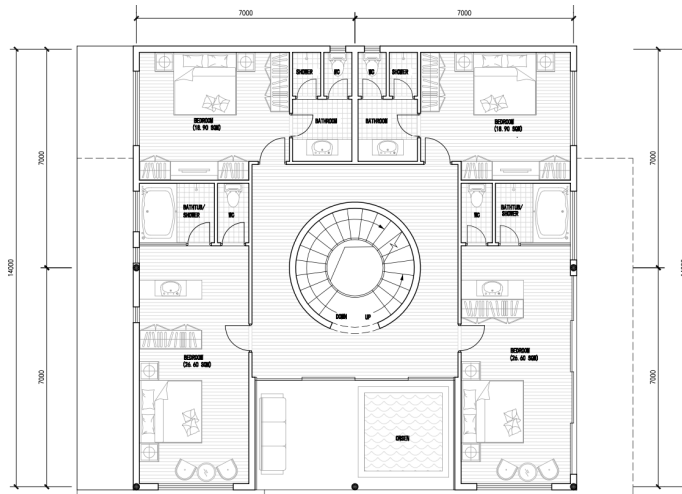

Villa C

Villa C

Building area 491.31m²

Land area 575.50m²