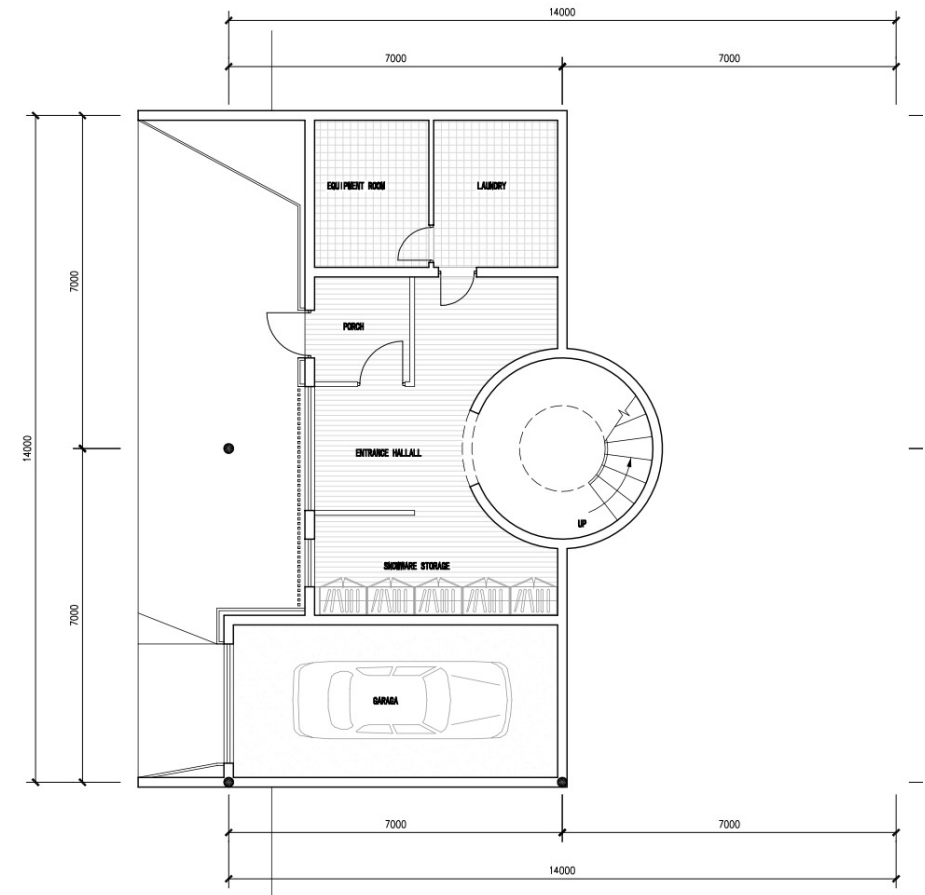

Villa C

Villa C

Building area 491.31m²

Land area 575.50m²