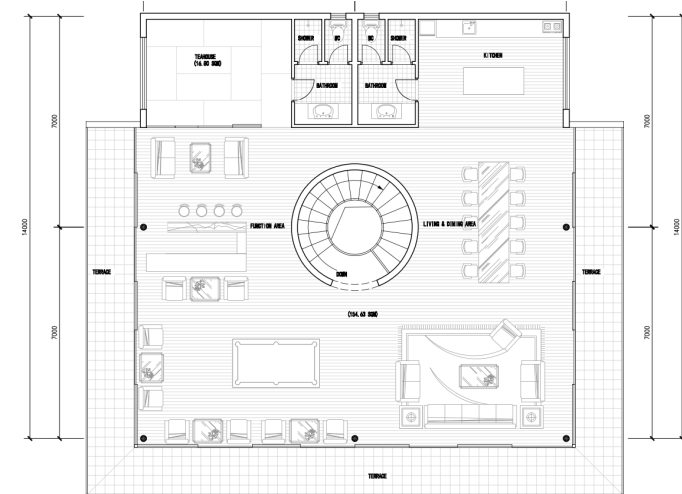

Villa C

Villa C

Building area 491.31m²

Land area 575.50m²